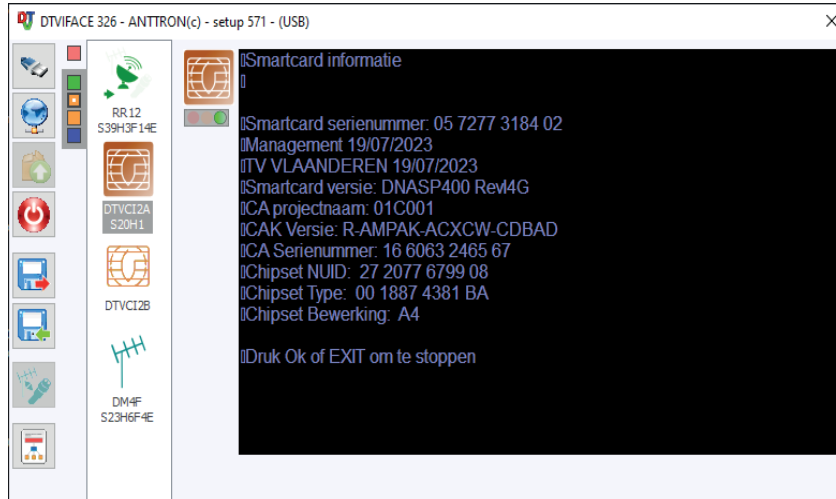

DTVIFACE SNAPSHOT

TECHNICAL SPECIFICATIONS:

INPUT		
SAT inputs (x4) (wide band capture)	Frequency	950-2150 MHz
	Input level	-70 dBm to -5 dBm
	LNB supply	13/18V - Tone - DiSEqC (300mA each input)
Dmodulators (x8)		
DVB-S	Modulation - symbol rate	1....45 MSps
	System	QPSK
DVB-S2	Modulation - symbol rate	1....45 MSps
	System	QPSK, 8PSK, 16APSK, 32APSK, CCM, ACM, VCM, Single transport stream, Multiple transport stream Generic Stream Encapsulation
DVB-S2X	System	QPSK, 8PSK, 8APSK-L, 16APSK, 16APSK-L, 32APSK, 32APSK-L, 64APSK, 64APSK-L
OUTPUT		
4 FLEXIBLE CHANNELS		
	Number of channels	4 free selectable in the VHF-UHF frequency band
	Output level	> 90 dBμV (adjustable in DTViface)
	Insertion loss	< 2 dB
DVBT/COFDM	Output frequency	170-230 MHz + 470-862 MHz
	FEC	1/2, 2/3, 3/4, 5/6, 7/8
	Guard Interval	1/4, 1/8, 1/16, 1/32
	Mode - MER	2K - > 35 dB
DVBC/QAM	Output frequency	50-862 MHz
	Constellation	16, 32, 64, 128, 256 QAM (EN 300 429)
	Symbol Rate	4 - 6.96 Mb/s
	MER	> 39 dB
DVB Processing	TSID, NIT version, ONID, NID, Network Name, LCN	
CONSUMPTION		
< 25 Watt